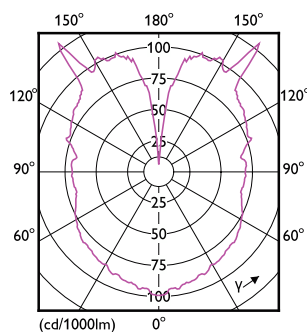

General uniform lighting - LED classic-giant 40W E27 G200 GOLD DIM

Light Distribution Diagram - LED classic-giant 40W E27 G200 GOLD DIM