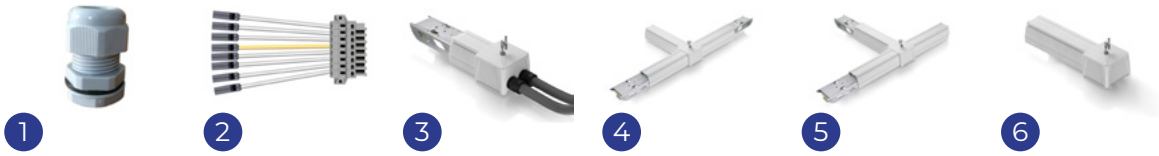

Connectors & Overige

	#	
1	Kabel Gland M20x1.5m ø7mm-14mm	235142
2	Feed in Connector 8	235144
3	Feed in Box 8 WH	235145
4	Node Connector T OIO 8 WH	235150
5	Node Connector T OOI 8 WH	235151
6	Feed out Box 8 WH	253988