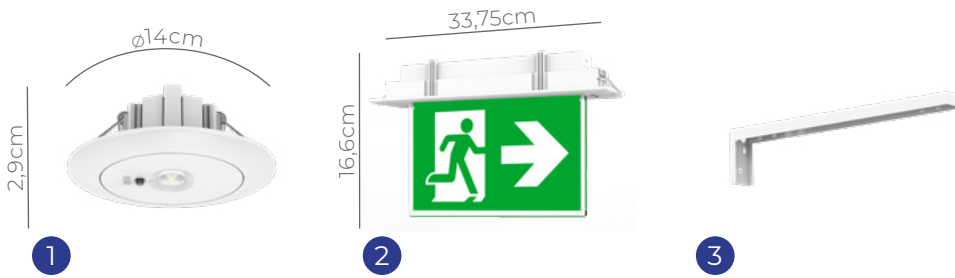

10 NOODVERLICHTING

LED Noodverlichting Autotest