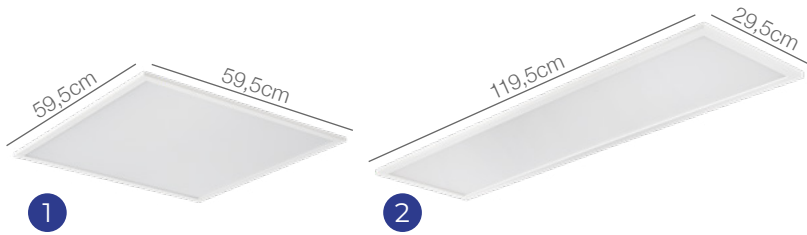

01 LED PANELEN

LED Paneel Delta Pro V5