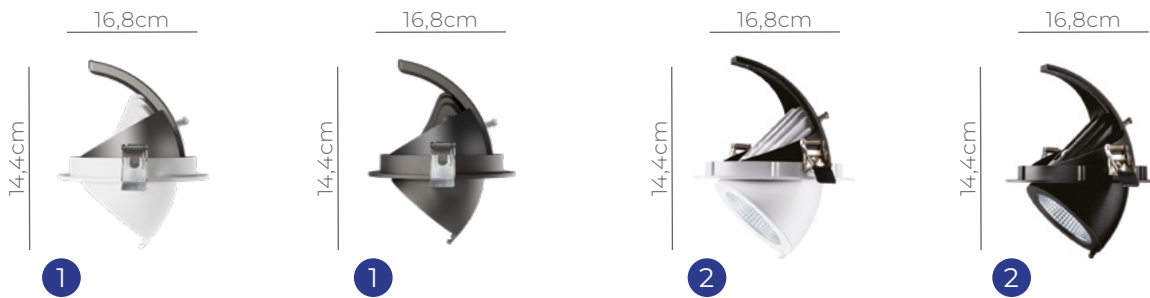

09 LED DOWNLIGHTS

LED Downlight Forza V2